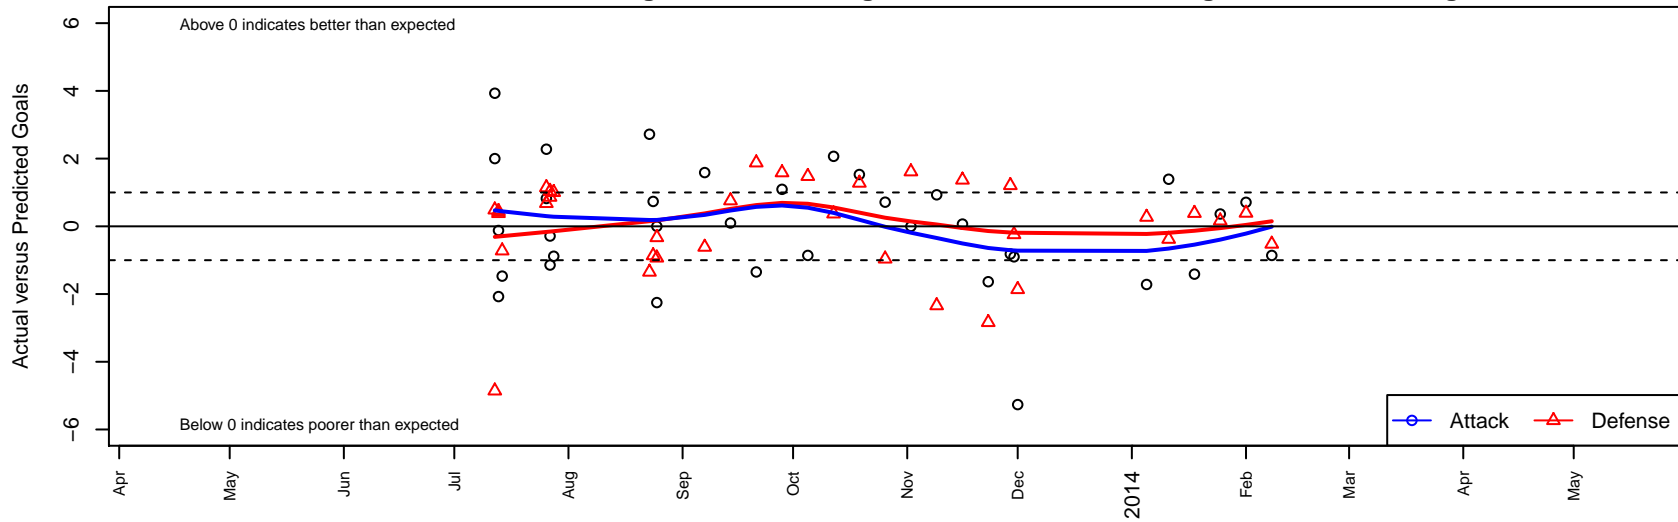

Crossfire Select Button B00

Crossfire Select SC
 Redmond, WA
 B00 total strength=938
 attack=2.32 defense=1.13
 fall league = NPSL B13D1
 alt names used:
 Crossfire Select Button B00
 Crossfire Select Button
 Crossfire Select B00-Button
 Crossfire Select BU13 Button
 Crossfire Select B00 Button
 '00 Button
 Crossfire Select B00- Button

Venues played:
 Seattle Cup BU13
 Crossfire Select Cup BU13 Silver
 Sky River BU13 Corvette
 NPSL B13D1
 Cranberry Cup U13
 Founders Cup B00

Crossfire Select Button B00
 Dots are actual minus expected GF (blue circles) and GA (red triangles).
 Blue line is smoothed change in attack strength. Red is smoothed change in defense strength.